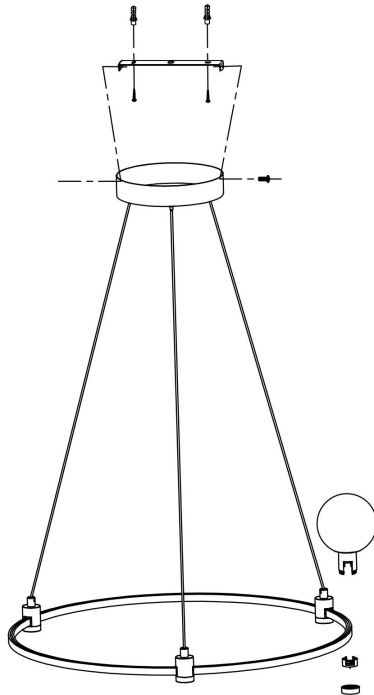

FREYA
TRADITION OF QUALITY

Instruction

FR4005PL-06B

MAX 24W
1 400 Lumen

Model: FR4005PL-06B

Collection: Loft

Pendant Lamps