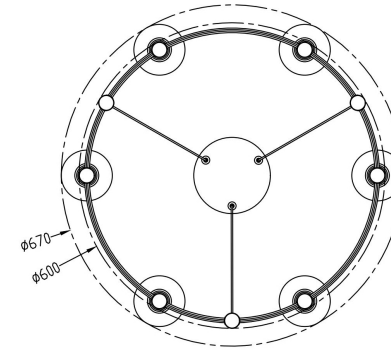

FREYA
TRADITION OF QUALITY

Instruction

FR4005PL-06B

MAX 24W
1 400 Lumen

Model: FR4005PL-06B

Collection: Loft

Pendant Lamps