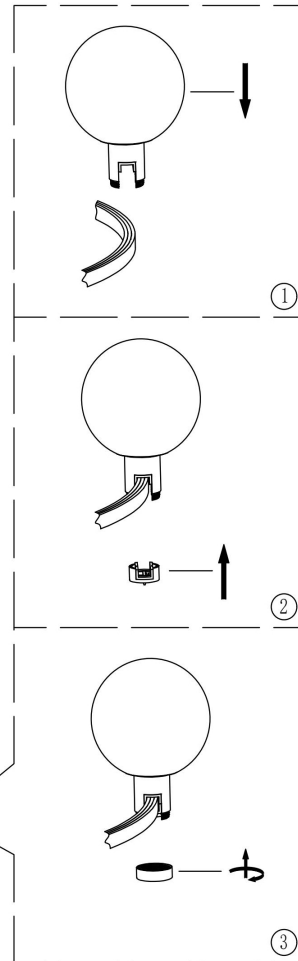

FREYA
TRADITION OF QUALITY

Instruction

FR4005PL-06B

MAX 24W
1 400 Lumen

Model: FR4005PL-06B

Collection: Loft

Pendant Lamps