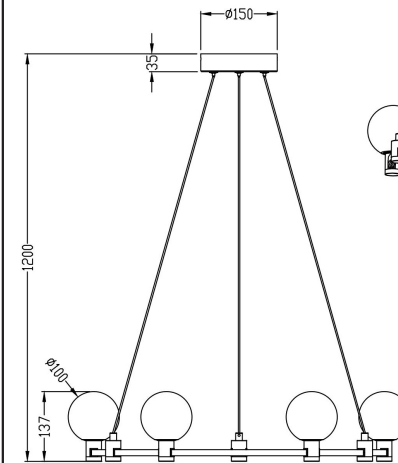

FREYA
TRADITION OF QUALITY

Instruction

FR4005PL-06B

MAX 24W
1 400 Lumen

Model: FR4005PL-06B

Collection: Loft

Pendant Lamps