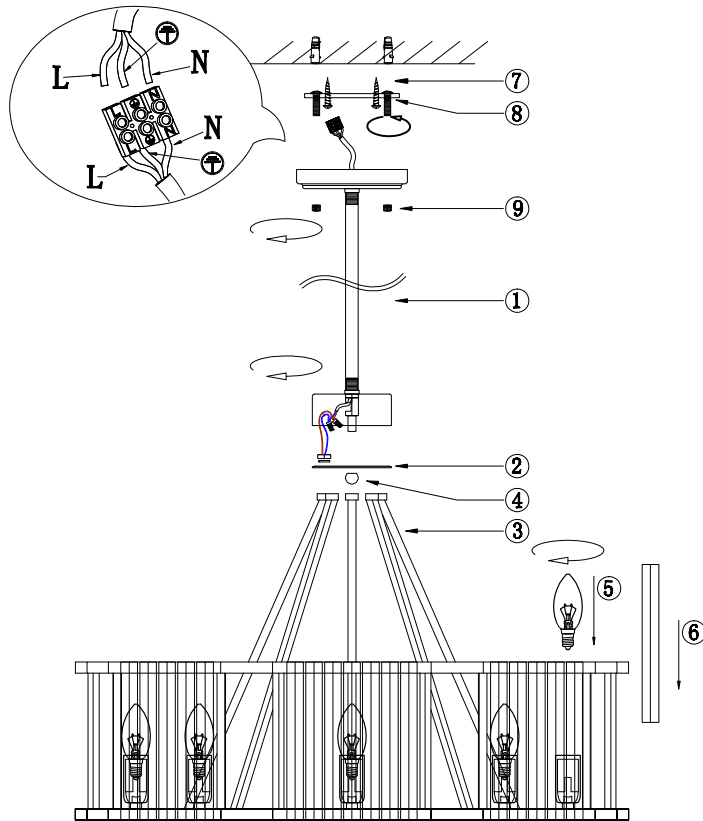

# Instruction

MOD087PL-08G

8 x E14 (40W)

Model: MOD087PL-08G  
Collection: Neoclassic

Pendant Lamps