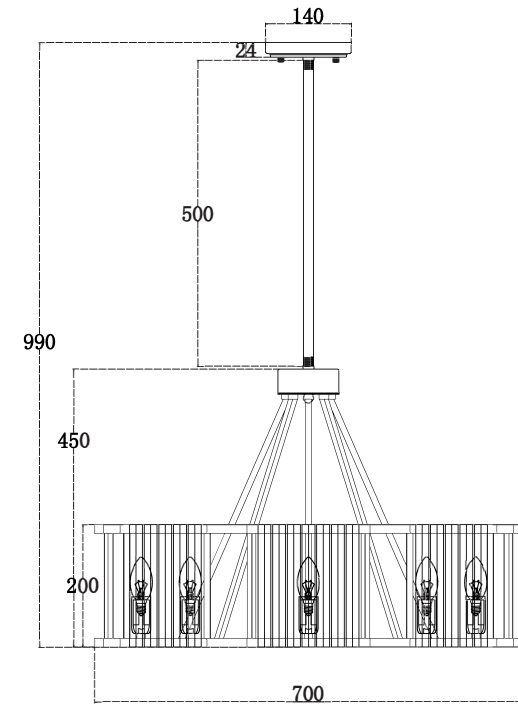

# Instruction

MOD087PL-08G

8 x E14 (40W)

Model: MOD087PL-08G  
Collection: Neoclassic

Pendant Lamps